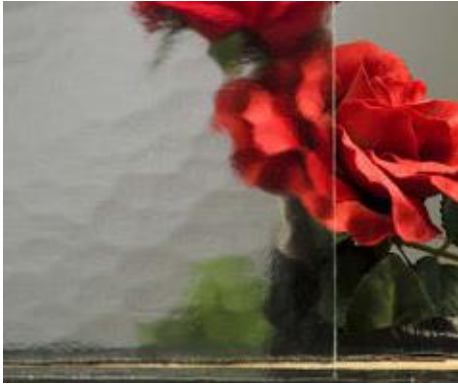

## OBSCURE AND PATTERNED GLASS

Pattern 62

Satin Etch

Crystal Flute

Aquatex

Rain

Glue Chip