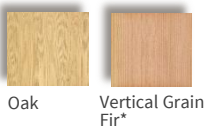

Real Wood Interiors: