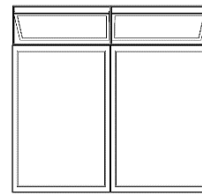

Muller Window Walls
Up to 96" x 105"

SIMULATED DIVIDED LIGHTS

Zenith Series ZR-10 / 1025 windows offer interior and exterior-applied Simulated Divided Light (SDL) Grids in classic styles and custom patterns.

Interior (Wood)

Interior grille matches interior paint and color. For windows with interior wood veneer, grille arrives unfinished, ready to stain.

Exterior (Aluminum)

Exterior grille matches exterior paint color.

Contoured Grid Profile Widths: 7/8", 1-1/4" and 2"