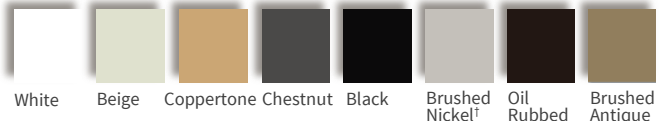

### Interior (Wood)

Interior grille matches interior paint and color. For windows with interior wood veneer, grille arrives unfinished, ready to stain.

### Exterior (Aluminum)

Exterior grille matches exterior paint color.

**Contoured Grid Profile Widths:** 7/8", 1-1/4" and 2"

Colonial

Prairie

Double  
Prairie

Ladder

Faux Interlock

## PAINT AND FINISH OPTIONS

**Standard Colors:** Casement, Awning, Picture Windows and Sliding Patio Doors

**Standard Colors:** Single and Double Hungs, Horizontal Sliders

**Real Wood Interiors:**

\*Vertical Grain Fir not available on sliding windows or doors

**Hardware:** Operable windows and Sliding Patio Doors

†Decorative metal upgrades are real metals with "living" finish, patina may change with age