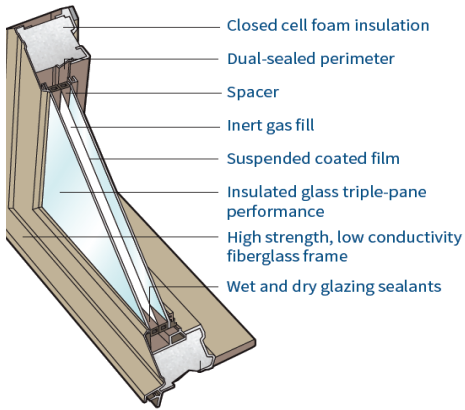

### Zenith Series ZR-6 / 625 Windows and Doors

Alpen's Zenith Series ZR-6 fiberglass windows and doors deliver excellence in efficiency, comfort, durability and style. Combining the strength of high-quality pultruded fiberglass frames with the super-insulating power of suspended film Alpenglass™, Zenith Series ZR-6 / 625 achieves both industry-leading thermal performance and commercial-grade structural capabilities. Offering monumental sizes, limitless styles and an accessible price point, the ZR-6 / 625 line is one of the most versatile high performance windows on the market.

## TECHNICAL SPECIFICATIONS

- Closed cell foam insulation
- Dual-sealed perimeter
- Spacer
- Inert gas fill
- Suspended coated film
- Insulated glass triple-pane performance
- High strength, low conductivity fiberglass frame
- Wet and dry glazing sealants

Triple weatherstrip on casements and awnings.

Double weatherstrip on sliding, single and double hung windows.