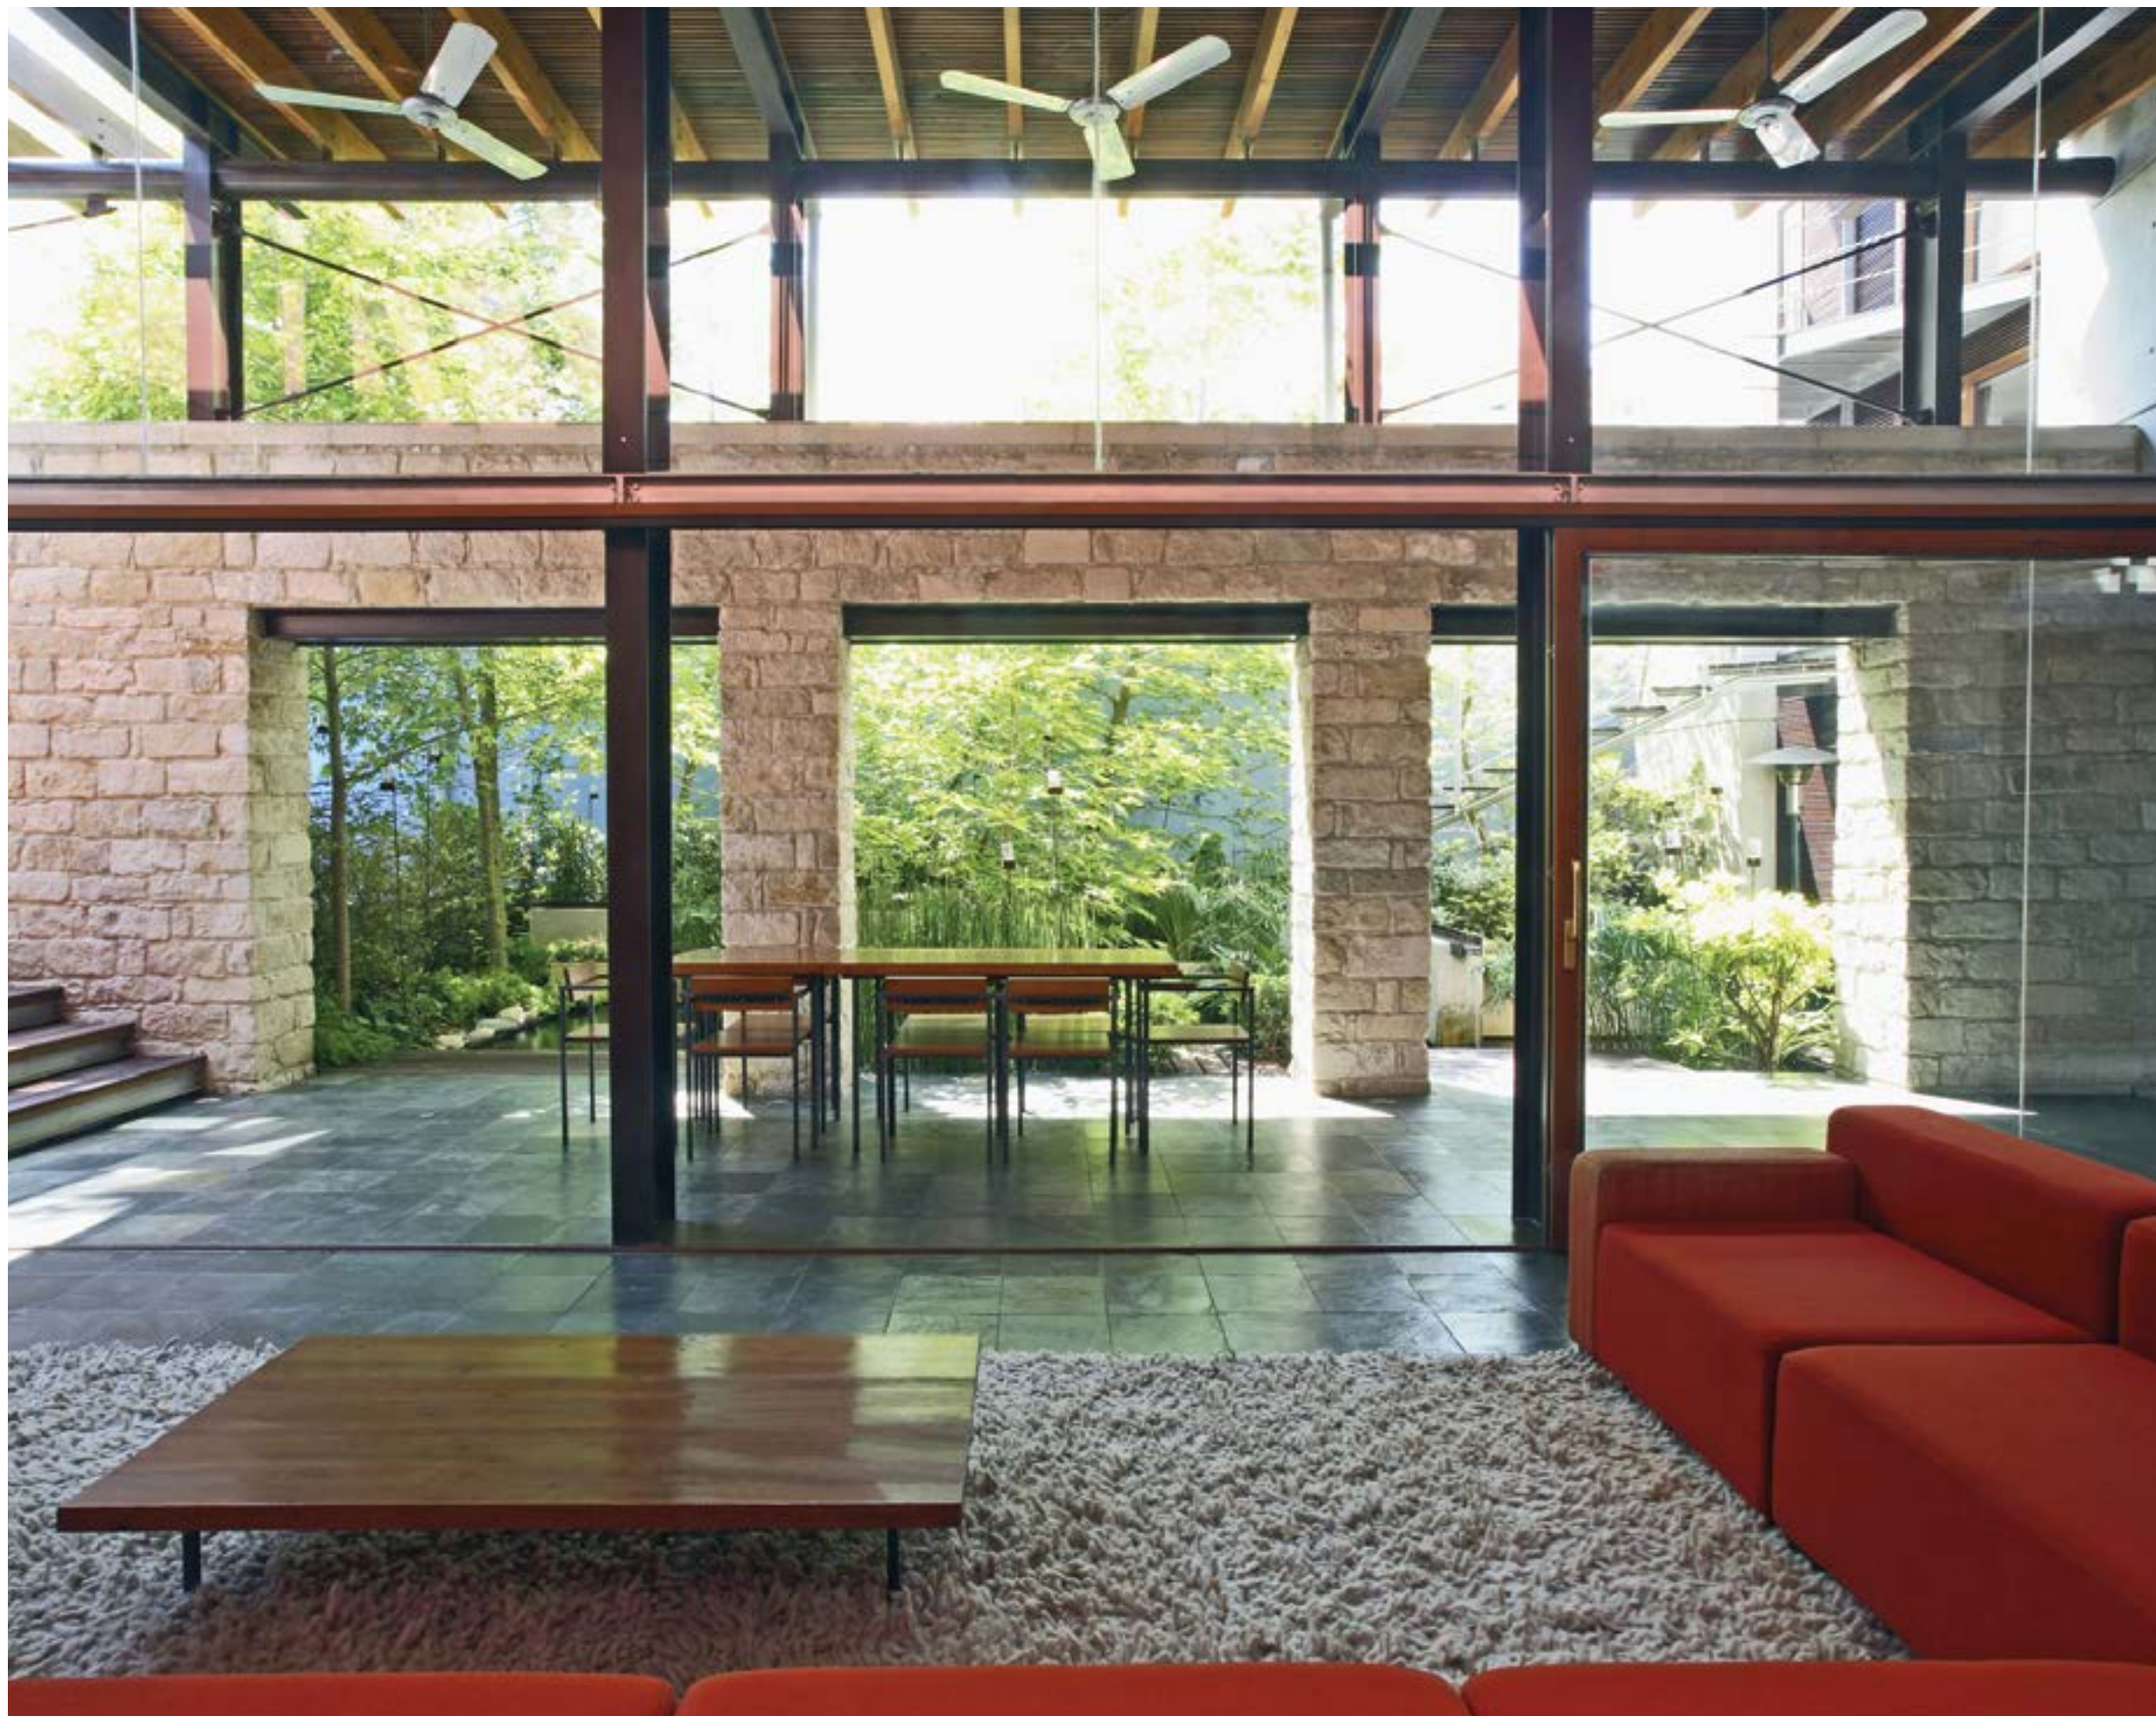

As windows and doors become more of an architectural focal point, the colors of their framing materials become all the more significant.

Creating the perfect color scheme for your property goes beyond walls, floors and furniture. Your interior and exterior color options for windows and doors are also a crucial element.

For many years, you could order a uPVC window in any color, so long as it was white! Today, you can enjoy the outstanding energy efficiency of REHAU uPVC window and door designs along with the perfect color palette.

Using our range of solid colors and wood-grain patterns, you can create seamless transitions or eye-catching, modern designs.

Discover the world of interior and exterior color options from REHAU.