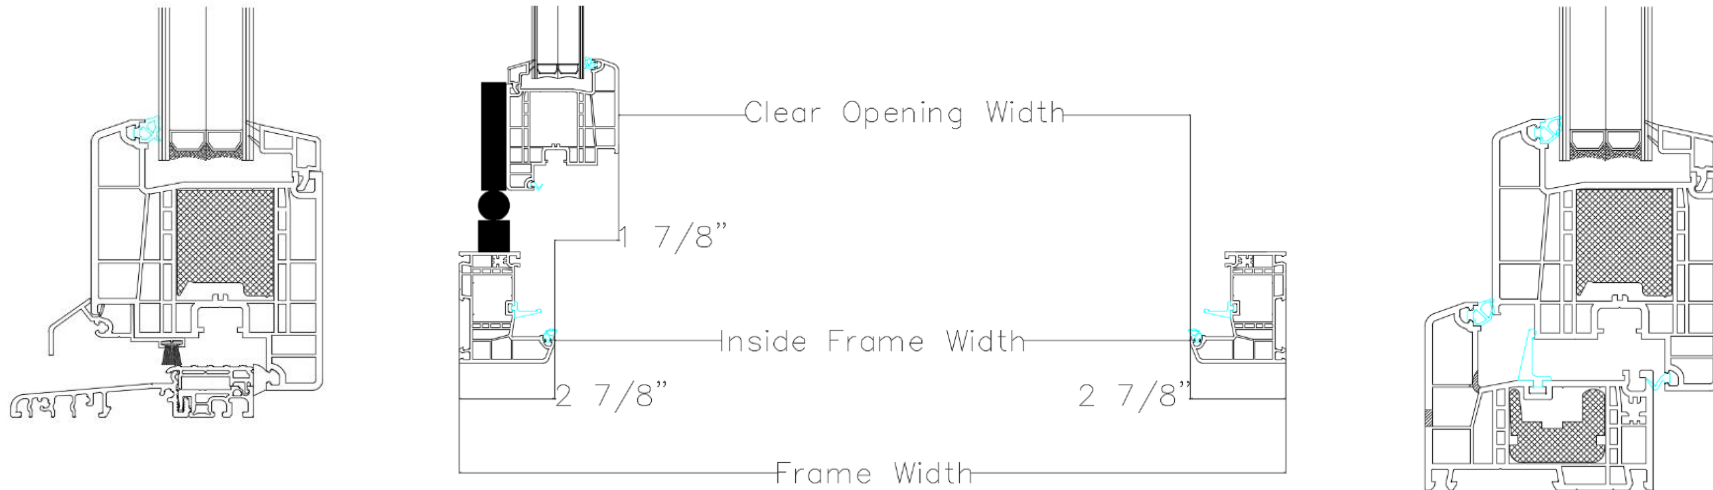

Tyrol Series Swing Door Net Clear Opening Data

Quick Reference Guide—Low Profile Sill

Frame Size		Clear Opening		Inside Frame Width
Width	Height	Width (egress)	Height	
36	80	28.375	76.25	30.25
39.625	83.75	32	80	33.875
42	84	34.375	80.25	36.25
44	96	36.375	92.25	38.25

39.625" x 83.75" is the Minimum size of door with Low Profile Sill required to meet 2015 IBC Egress (32" x 80" Net Clear Opening)

Quick Reference Guide—Standard Sill

Frame Size		Clear Opening		Inside Frame Width
Width	Height	Width (egress)	Height	
36	80	28.375	74.25	30.25
39.625	85.75	32	80	33.875
42	86	34.375	80.25	36.25
44	96	36.375	90.25	38.25

39.625" x 85.75" is the Minimum size of door with Standard Sill required to meet 2015 IBC Egress (32" x 80" Net Clear Opening)

Fiberglass Reinforced uPVC windows