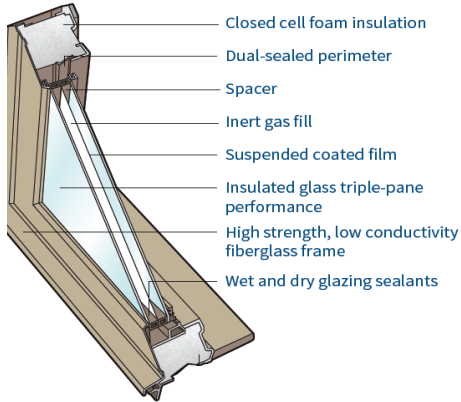

The NEW ZR-5 / 525 – Performance, Comfort, Value

The Zenith Series ZR-5 is Alpen’s answer to high-volume and budget-conscious needs. This high performance fiberglass window and door line was created for energy efficient and performance-driven commercial, multifamily and Net Zero Energy Ready projects. Financially accessible and focused on our most popular features, the ZR-5 series delivers outstanding value-to-performance results.

TECHNICAL SPECIFICATIONS

- Closed cell foam insulation
- Dual-sealed perimeter
- Spacer
- Inert gas fill
- Suspended coated film
- Insulated glass triple-pane performance
- High strength, low conductivity fiberglass frame
- Wet and dry glazing sealants

Simulated divided light grids (SDLs) recreate the historic, timeless look of divided lights by adhering to the inner and outer glass surfaces without introducing a thermal bridge inside the glass.

Available Colors