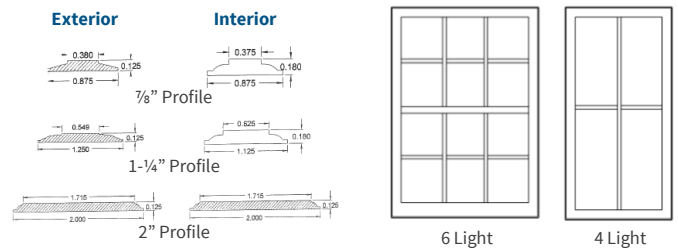

Contoured Grid Profile Widths:

7/8", 1-1/4" and 2"

PAINT AND FINISH OPTIONS

Standard Colors: Casement, Awning, Picture, Single Hung, Double Hung, and Sliding Windows

Hardware: Operable Windows and Sliding Patio Doors