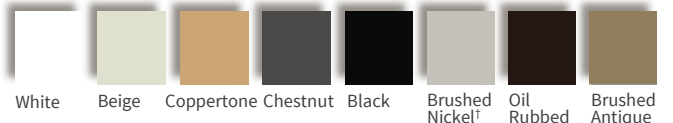

Real Wood Interiors*:

Hardware: Operable windows and Sliding Patio Doors