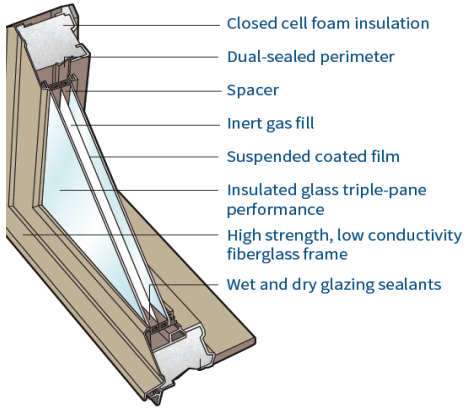

TECHNICAL SPECIFICATIONS

Triple weatherstrip on casements and awnings.

Double weatherstrip on sliding, single and double hung windows.

Zenith Series ZR-6 / 625 Full Frame NFRC Thermal Performance:

Styles	Alpenglass <i>Balanced-6</i>				Alpenglass <i>SolarControl-6</i>				Alpenglass <i>HighGain-6</i>			
	U-factor	R-value	SHGC	VT	U-factor	R-value	SHGC	VT	U-factor	R-value	SHGC	VT
Fixed Low Profile	0.16	6.3	0.30	0.49	0.17	5.9	0.22	0.51	0.18	5.6	0.48	0.62
Fixed High Profile	0.16	6.3	0.27	0.44	0.17	5.9	0.20	0.45	0.17	5.9	0.43	0.56
Casement	0.19	5.3	0.24	0.38	0.20	5.0	0.17	0.39	0.20	5.0	0.38	0.48
Awning	0.19	5.3	0.24	0.38	0.20	5.0	0.17	0.39	0.20	5.0	0.38	0.48
Single Hung	0.19	5.3	0.26	0.42	0.19	5.3	0.19	0.43	0.20	5.0	0.41	0.53
Double Hung	0.21	4.8	0.25	0.40	0.21	4.8	0.18	0.41	0.22	4.5	0.39	0.50
Horizontal Sliding	0.19	5.3	0.27	0.43	0.19	5.3	0.19	0.44	0.20	5.0	0.42	0.54
Sliding Glass Door	0.20	5.0	0.27	0.43	0.21	4.8	0.19	0.44	0.21	4.8	0.41	0.53

DESIGNING WITH ALPENGLASS:

Alpenglass <i>Balanced</i>	Optimal blend of low U-factor and moderate solar control, a well-rounded solution for high performance homes in all climates
Alpenglass <i>SolarControl</i>	Extra protection against unwanted solar gain to keep spaces cool in summer and swing seasons, ideal for West- and South-facing windows in most climates
Alpenglass <i>HighGain</i>	Maximum light and solar heat gain, ideal for passive solar homes and North-facing and well-shaded windows in spaces where more daylight is desired

WINDOW TYPES

Exterior Trim Accessories: Nailing Fin, Aluminum Brickmold, 3-1/4" and 2-5/8" Frame Extenders

Interior Trim Accessories: Jamb Extensions: 4-9/16", 6-9/16", Pine, Oak and Fir

SIMULATED DIVIDED LIGHTS

Zenith Series ZR-6 / 625 windows offer interior and exterior-applied Simulated Divided Light (SDL) Grids in classic styles and custom patterns.

Interior (Wood)

Interior grille matches interior paint and color. For windows with interior wood veneer, grille arrives unfinished, ready to stain.

Exterior (Aluminum)

Exterior grille matches exterior paint color.

Contoured Grid Profile Widths: 7/8", 1-1/4" and 2"