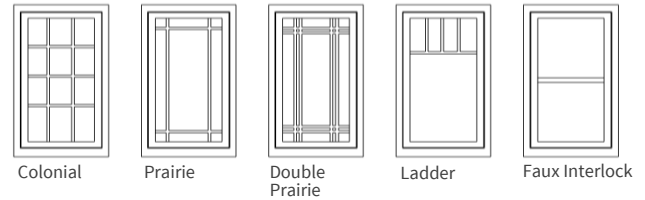

Contoured Grid Profile Widths: 7/8", 1-1/4" and 2"