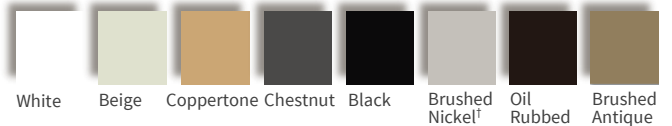

#### Interior (Wood)

Interior grille matches interior paint and color. For windows with interior wood veneer, grille arrives unfinished, ready to stain.

#### Exterior (Aluminum)

Exterior grille matches exterior paint color.

**Contoured Grid Profile Widths:** 7/8", 1-1/4" and 2"

## PAINT AND FINISH OPTIONS

**Standard Colors:** Casement, Awning, Picture Windows and Sliding Patio Doors

**Standard Colors:** Single and Double Hungs, Horizontal Sliders

#### Real Wood Interiors\*:

**Hardware:** Operable windows and Sliding Patio Doors

\*Real metallic finish

\*Real Wood interior finishes available ONLY in high profile fixed, awning & casement windows

†Decorative metal upgrades are real metals with "living" finish, patina may change with age