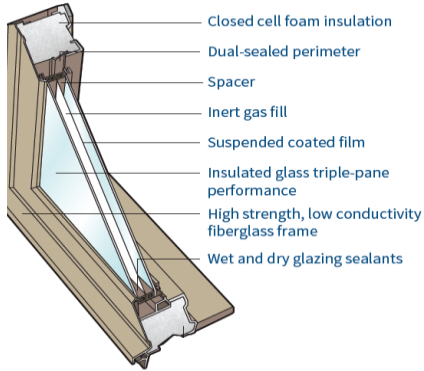

## Zenith Series ZR-7 / 725 Windows and Doors

Alpen's Zenith Series ZR-7 fiberglass windows and doors deliver beauty, comfort and long-lasting durability. Triple-pane suspended film glazing offers superior insulation in a range of solar and light gain configuration levels to satisfy many high performance home designs. When used in conjunction with tight envelope construction and smart weatherization practices, ZR-7 / 725 windows and doors can help lower energy use by preventing heat loss and keeping indoor spaces comfortable without continuous HVAC system cycling.

## TECHNICAL SPECIFICATIONS

Triple weatherstrip on casements and awnings.  
Double weatherstrip on sliding, single and double hung windows.