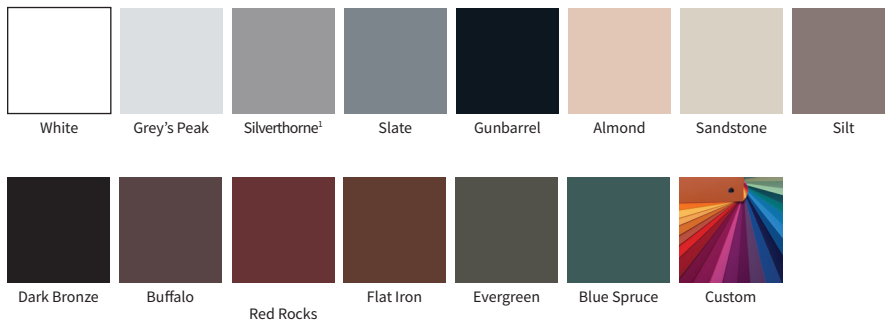

Three Panel

9068*
12068

Min: 88-13/16" - 79-1/2"
Max: 142-13/16" - 95-1/2"

Min: 91-7/8" - 79-1/2"
Max: 142-7/8" - 95-1/2"

Four Panel

12068
16068

Min: 115-3/4" - 79-1/2"
Max: 187-3/4" - 95-1/2"

Standard Colors:

Choose from 14 standard paint colors. Or match your home decor with custom color matching.

*For a complete listing of color and style options, please see "Zenith Sliding Glass Door Color and Style Options" sheet.